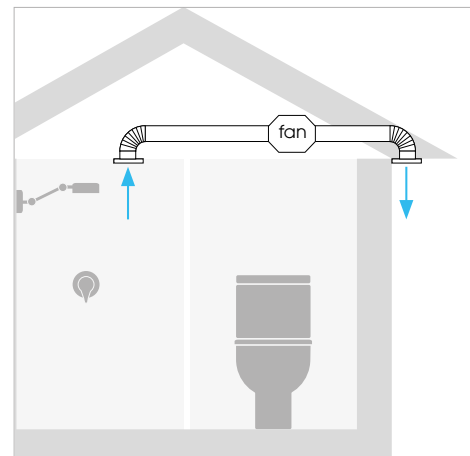

Compact Exhaust Kit

expella™

All-in-one ventilation kit

TEX6009K

The Expella Compact Exhaust Kit is a universal kit that will suit residential bathroom and laundry ventilation requirements. The kit features Expella's Compact Linear Bar Grille which has a streamlined, minimal appearance. The compact plenum box can also be installed after the ceiling has been sheeted.

Manufacturer:

expella™

Warranty:

5 years

Benefits:

- Powerful inline exhaust fan up to 530 m³/hr
- 2 speed settings for high and low air flows
- Quiet operation
- Unique linear bar grille and plenum box (for connection to duct work). Can be installed after ceiling has been sheeted
- Easy to install quick clip mounting for both fan and ceiling grille
- 12 meters of quality Australian made ducting
- Removable face plate for easy cleaning and maintenance

Compact Exhaust Kit

All-in-one ventilation kit

Kit Contents:

- 1x Expella EMF150 fan
- 12m 150mm diameter flexible duct
- 1x Linear bar grille
- 150mm non-return damper
- 150mm external grille (plastic)
- Cable ties
- 4 meters of silver tape