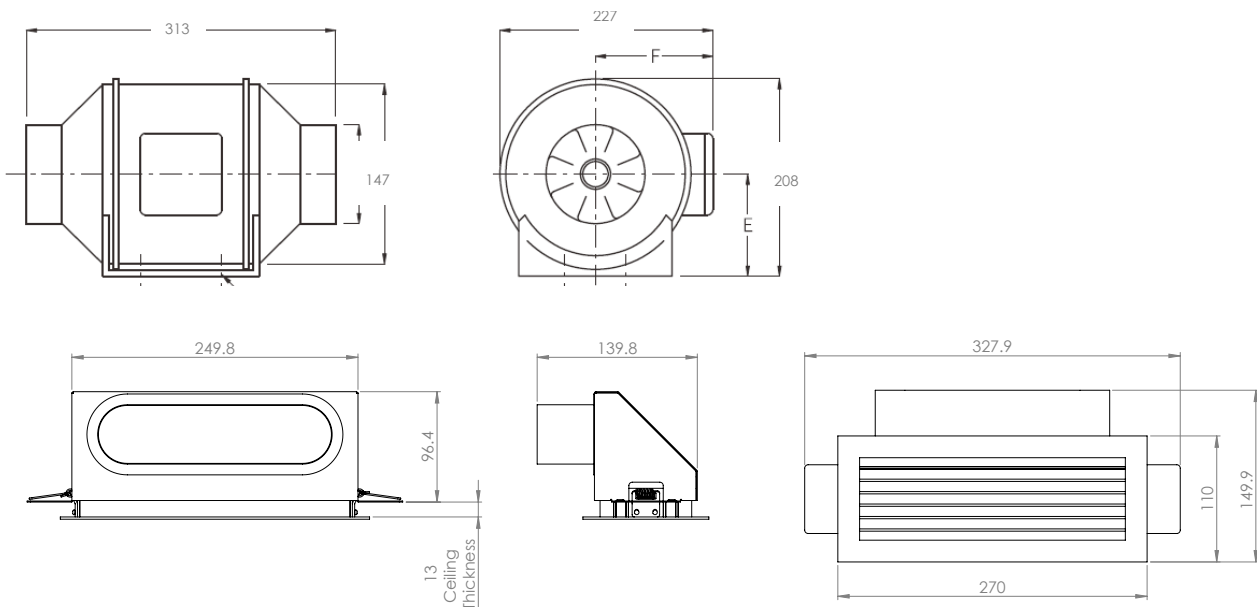

Compact Exhaust Kit

All-in-one ventilation kit

Kit Contents:

- 1x Expella EMF150 fan
- 12m 150mm diameter flexible duct
- 1x Linear bar grille
- 150mm non-return damper
- 150mm external grille (plastic)
- Cable ties
- 4 meters of silver tape

Dimensions:

Fan Performance: