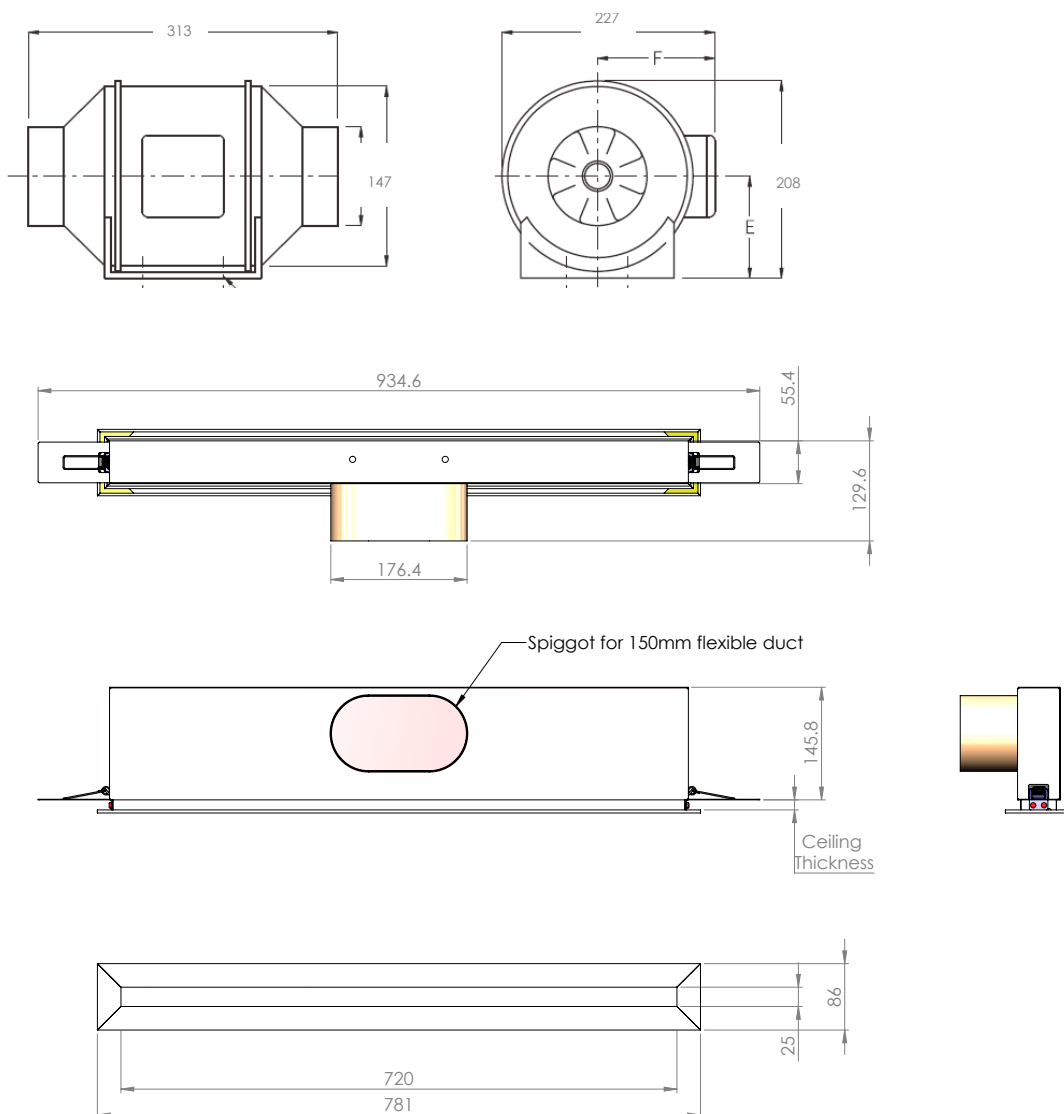

Linear Slot Exhaust Kit

1EX6006

Kit Contents:

- 1x Expella EMF150 fan
- 12m 150mm diameter flexible duct
- 1x Linear slot grille
- 150mm non-return damper
- 150mm external grille (plastic)
- Cable ties
- 4 meters of silver tape

Dimensions:

Linear Slot Exhaust Kit

1EX6006

Fan Performance: