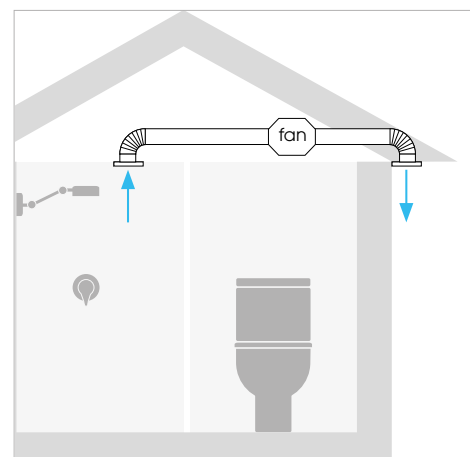

Linear Slot Exhaust Kit

expella™

All-in-one ventilation kit

TEX6006K

The Expella Linear Slot Exhaust Kit has been designed for residential bathrooms and laundries. The kit features Expella's Linear Slot Grille which has a streamlined, minimal appearance and sits discreetly on the ceiling, ensuring that the aesthetic qualities of a space are not compromised.

Manufacturer:

expella™

Warranty:

5 years

Benefits:

- Powerful inline exhaust fan up to 530 m³/hr
- 2 Speed settings for high and low air flows
- Quiet operation
- Unique, discreet low profile ceiling grille with smooth surface for easy cleaning
- Easy to install quick clip mounting for both fan and ceiling grille
- Removable face plate for easy cleaning and maintenance
- 12 meters of quality Australian made ducting

Linear Slot Exhaust Kit

1EX6006

Kit Contents:

- 1x Expella EMF150 fan
- 12m 150mm diameter flexible duct
- 1x Linear slot grille
- 150mm non-return damper
- 150mm external grille (plastic)
- Cable ties
- 4 meters of silver tape