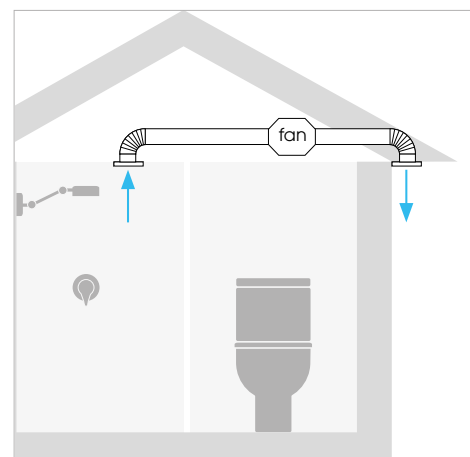

Applications and Installation:

- Suitable for domestic single room applications including:
  - Bathrooms exhaust
  - Laundry exhaust
  - General kitchen ventilation systems
- Can be installed by a home handyman or industry professional (electrician or air conditioning installer)