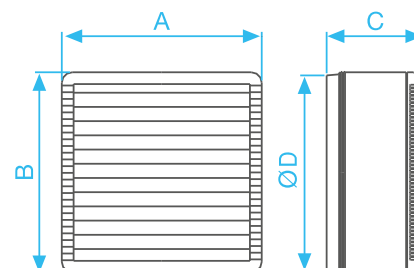

Vitro

Wall / window fans

Applications:

Window

Double window

Wall

Double glass

Specifications:

M = Manual, A = Automatic, R= Reversible

* Measured at 3 metres

Dimensions:

Model	A	B	C	ØD	Kg
VITRO 6/150	195	195	126	184/188	1.7
VITRO 9/230	287	287	138	254/258	3.5
VITRO 12/300	364	364	162	324/329	5

Performance: