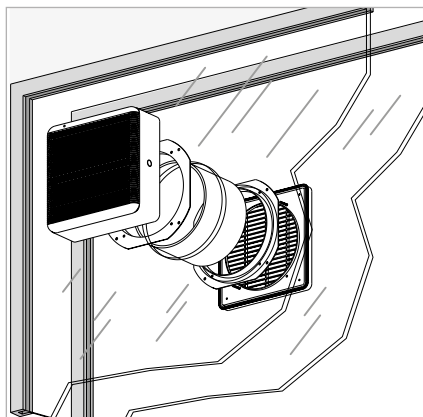

Wall / window fans

2VI0673 | 2VI0671 | 2VI0906 | 2VI1207

The Vitro fan range is designed for wall or window installation and functions well in domestic and commercial environments, for single room applications. This fan is reversible allowing it to either exhaust stale air or supply fresh air to a room. The Vitro fan has a quick release front face making it easy to clean and maintain.

Vitro

Wall / window fans

Applications:

Window

Double window

Wall

Double glass

Specifications: