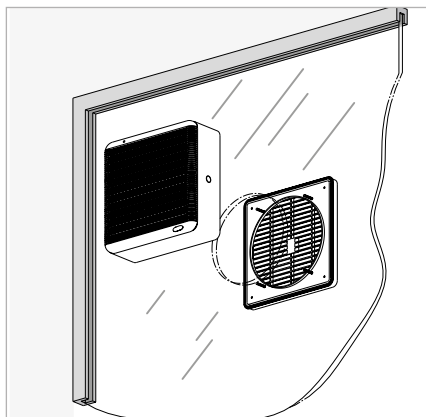

Wall / window fans

2VI0673 | 2VI0671 | 2VI0906 | 2VI1207

The Vitro fan range is designed for wall or window installation and functions well in domestic and commercial environments, for single room applications. This fan is reversible allowing it to either exhaust stale air or supply fresh air to a room. The Vitro fan has a quick release front face making it easy to clean and maintain.

Manufacturer:

Warranty:

2 years

Applications and Installation:

- Designed for installation in a wall or window (double or single glazed). An external rain protected grille (IPX4) is included.
- Separate RVS/R controller required for use as a supply air fan (not included)
- Suitable for single room applications in domestic or commercial environments including:
 - Bathrooms
 - Laundries
 - Demountable buildings
 - Offices and meeting rooms
- Should be installed by an industry professional (electrician or air-conditioning installer)

Vitro

Wall / window fans

Applications:

Window

Double window

Wall

Double glass

Specifications: