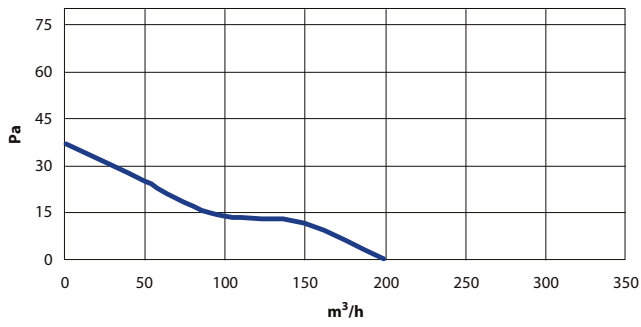

Performance:

VITRO 6 LC