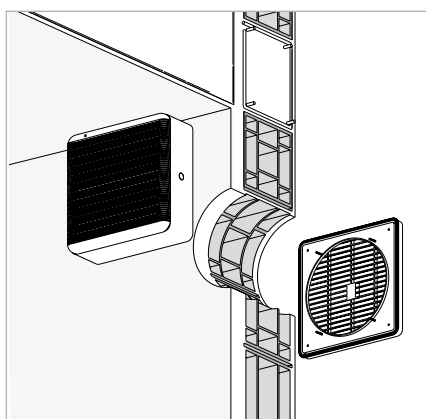

Wall / window fans

2VI0673 | 2VI0671 | 2VI0906 | 2VI1207

The Vitro fan range is designed for wall or window installation and functions well in domestic and commercial environments, for single room applications. This fan is reversible allowing it to either exhaust stale air or supply fresh air to a room. The Vitro fan has a quick release front face making it easy to clean and maintain.

Vitro

Wall / window fans

Applications:

Window

Double window

Wall

Double glass

Specifications: