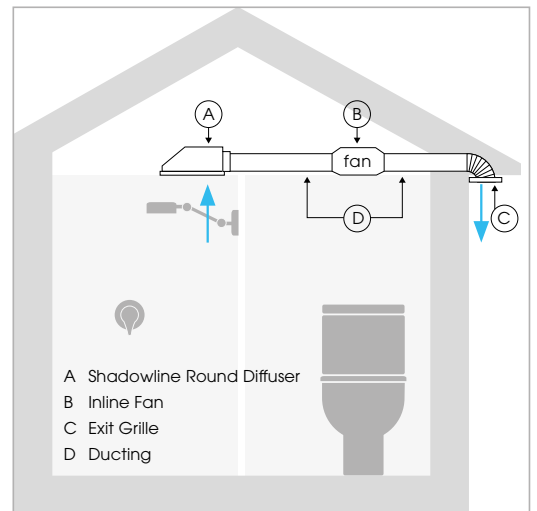

Options:

- Insulated option for ducted air conditioning systems

Shadowline Round Diffuser

Flangeless ceiling grille

Applications and Installation:

- Suitable for supply and exhaust applications
- To be used in conjunction with an inline fan such as the AXCTP (recommended) and ducting
- Suitable for interior applications including: bathrooms, laundries and general kitchen ventilation
- Can be installed by a home handyman or industry professional (electrician or airconditioning installer)

Dimensions:

Performance:

Shadowline Round Diffuser