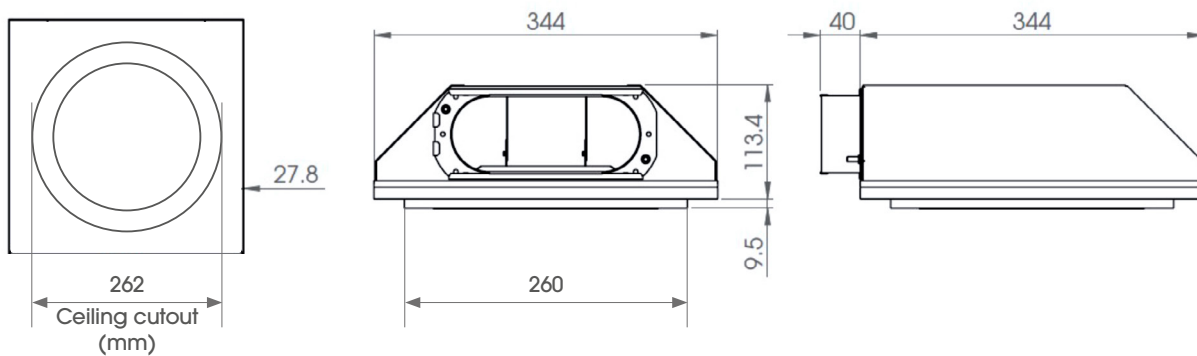

Dimensions:

Performance:

Shadowline Round Diffuser