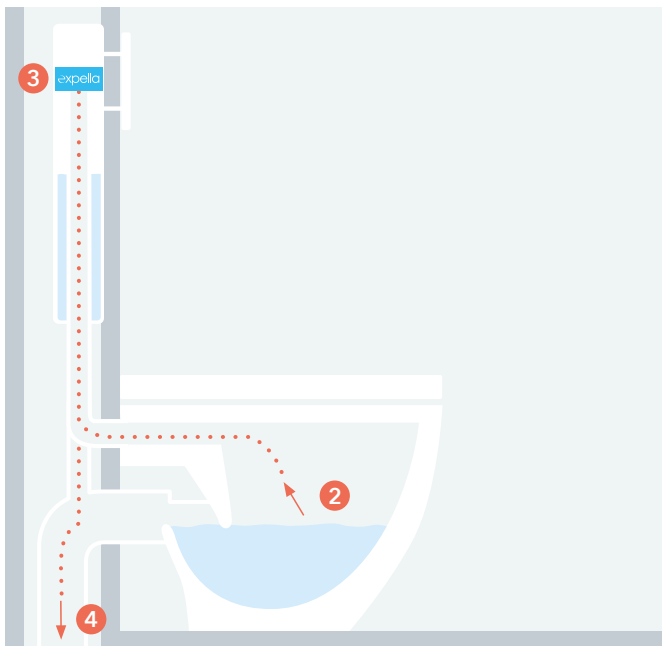

# CLASSICO

In-wall, wall hung  
odourless toilet suite

## HOW IT WORKS

- 1 Expella's patented Odour Control Device (OCD) is hidden inside the cistern, it is activated by either a:
  - Light switch\*
  - Manual switch\*
  - Automatic sensor switch.\*
- 2 The OCD contains an in-built extraction fan that draws odours from the bowl through the flush pipe.
- 3 Odours pass through the OCD, opening a non return valve that prevents odours returning.
- 4 Odours are discharged to the sewer.