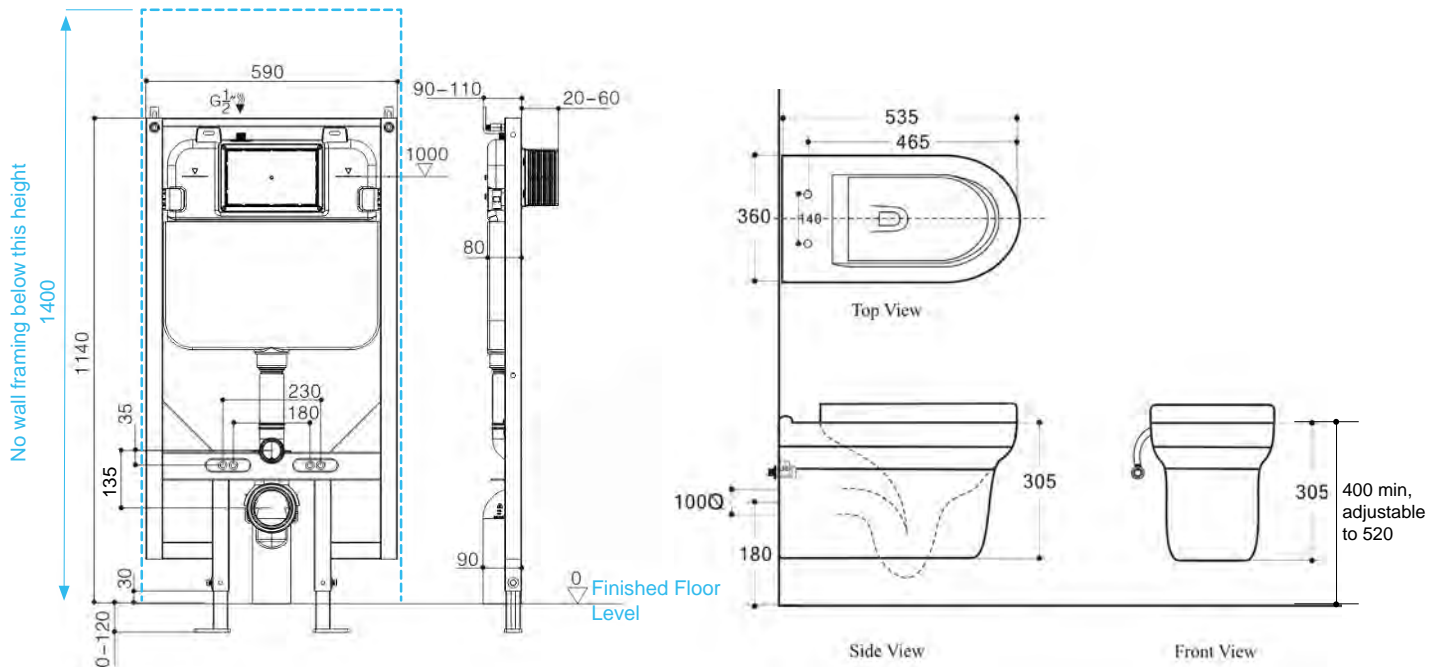

## PRODUCT SPECIFICATIONS

<b>Recommended use</b>	Domestic, hotel, commercial
<b>Water rating</b>	WELS 4 Star at 4.5L flush and 3L flush. LIC.1848
<b>Compliance</b>	Complies with Australian Standards - AS1172.1, AS1172.2, ATSS200.425.425:2009
<b>Fixing</b>	Toilet pan screwed through wall to frame. Fixings included.
<b>Rim configuration</b>	Rimless
<b>Trap configuration</b>	Universal (S Trap included)
<b>Material</b>	Vitreous china
<b>Seat</b>	Soft close, quick release
<b>Water inlet</b>	Top left
<b>Power supply</b>	12 volt, 1.5amp (transformer provided).
<b>Fan</b>	Expella OCD

## DIMENSIONS AND SET-OUT (all measurement specified in millimetres)

Note: Toilet pan dimensions may vary slightly due to tolerances in the manufacturing process. Please check exact dimensions on actual pan.