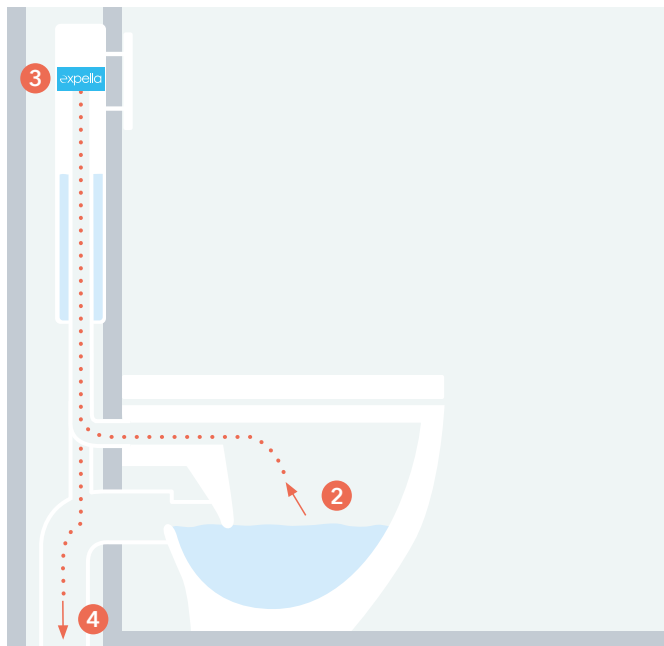

# MOD

In-wall, wall hung  
odourless toilet suite

## HOW IT WORKS

- 1 Expella's patented Odour Control Device (OCD) is hidden inside the cistern, it is activated by either a:
  - Light switch\*
  - Manual switch\*
  - Automatic sensor switch.\*
- 2 The OCD contains an in-built extraction fan that draws odours from the bowl through the flush pipe.
- 3 Odours pass through the OCD, opening a non return valve that prevents odours returning.
- 4 Odours are discharged to the sewer.