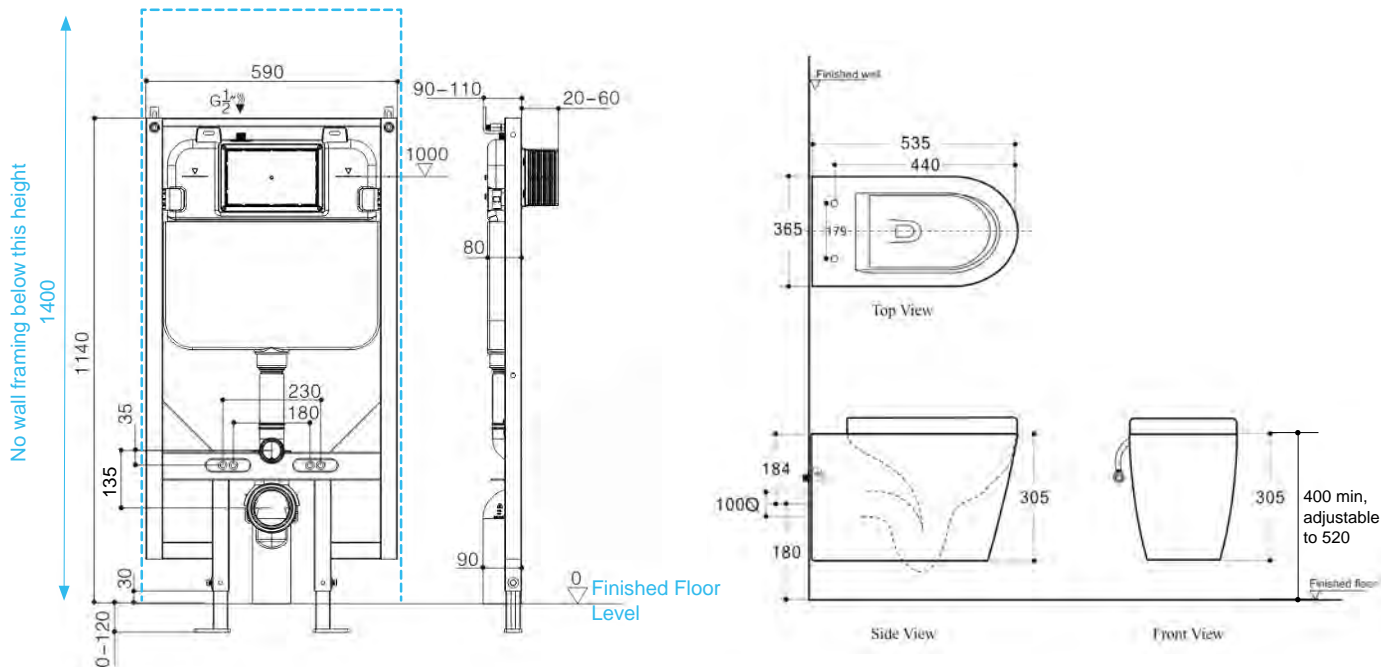

## PRODUCT SPECIFICATIONS

<b>Recommended use</b>	Domestic, hotel, commercial
<b>Water rating</b>	WELS 4 Star at 4.5L flush and 3L flush. LIC. 1848
<b>Compliance</b>	Complies with Australian Standards - AS1172.1, AS1172.2, ATSS200.425.425:2009
<b>Fixing</b>	Toilet pan screwed through wall to frame. Fixings included.
<b>Rim configuration</b>	Rimless
<b>Trap configuration</b>	Universal (S Trap included)
<b>Material</b>	Vitreous china
<b>Seat</b>	Soft close, quick release
<b>Water inlet</b>	Top left
<b>Power supply</b>	12 volt, 1.5amp (transformer provided).
<b>Fan</b>	Expella OCD

## DIMENSIONS AND SET-OUT (all measurement specified in millimetres)

Note: Toilet pan dimensions may vary slightly due to tolerances in the manufacturing process. Please check exact dimensions on actual pan.